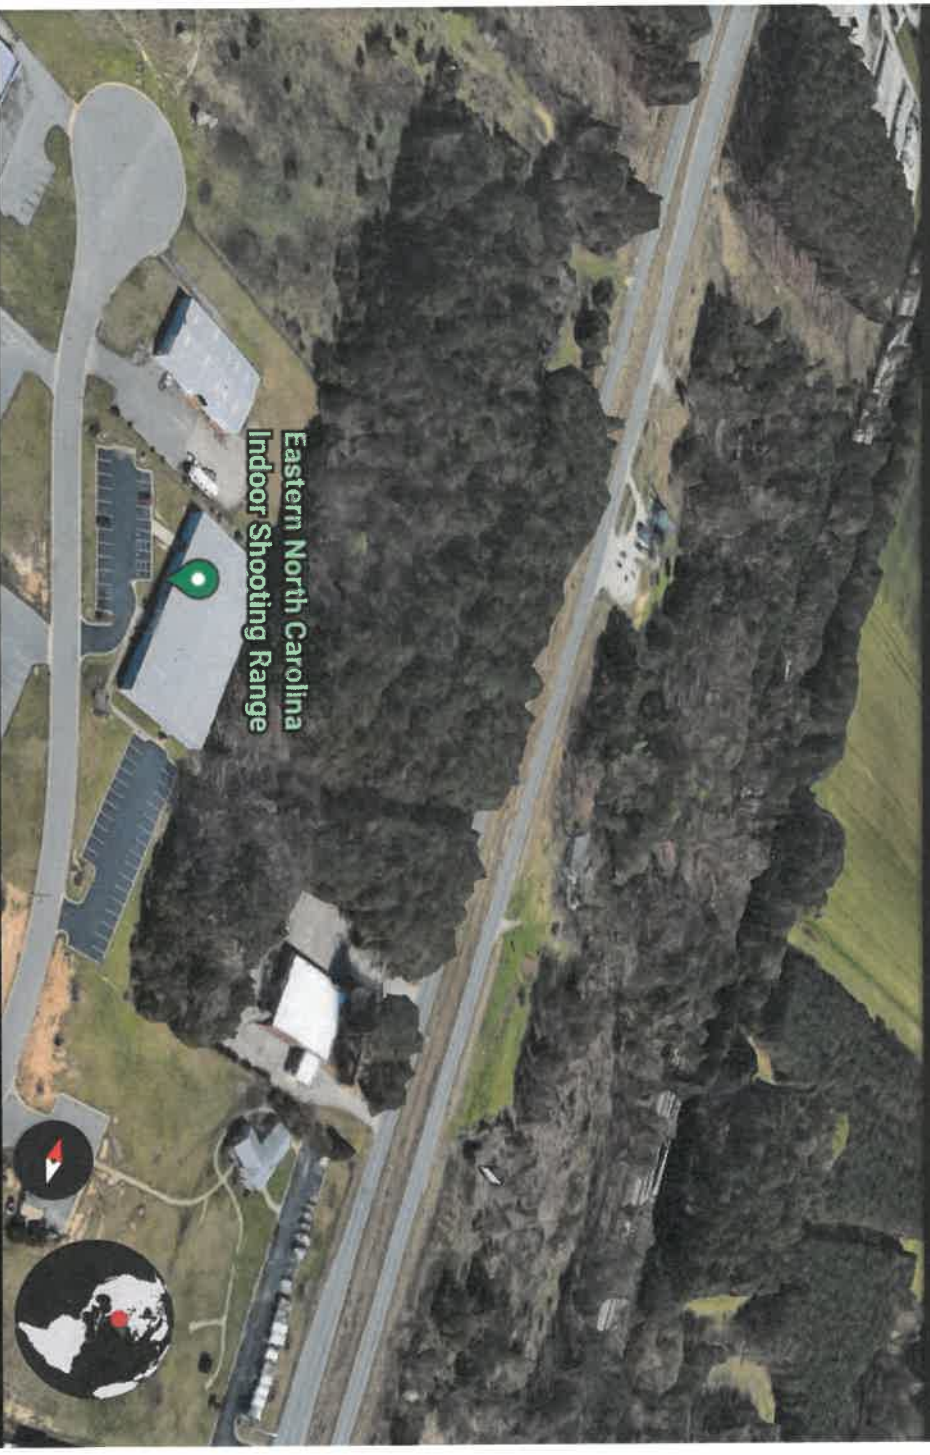

You are currently running an experimental version of Earth.

[Learn more](#)

[Send feedback](#)

Eastern North Carolina  
Indoor Shooting Range

Google Earth

90 m

Camera: 331 m 36°00'26"N 77°46'31"W

43 m